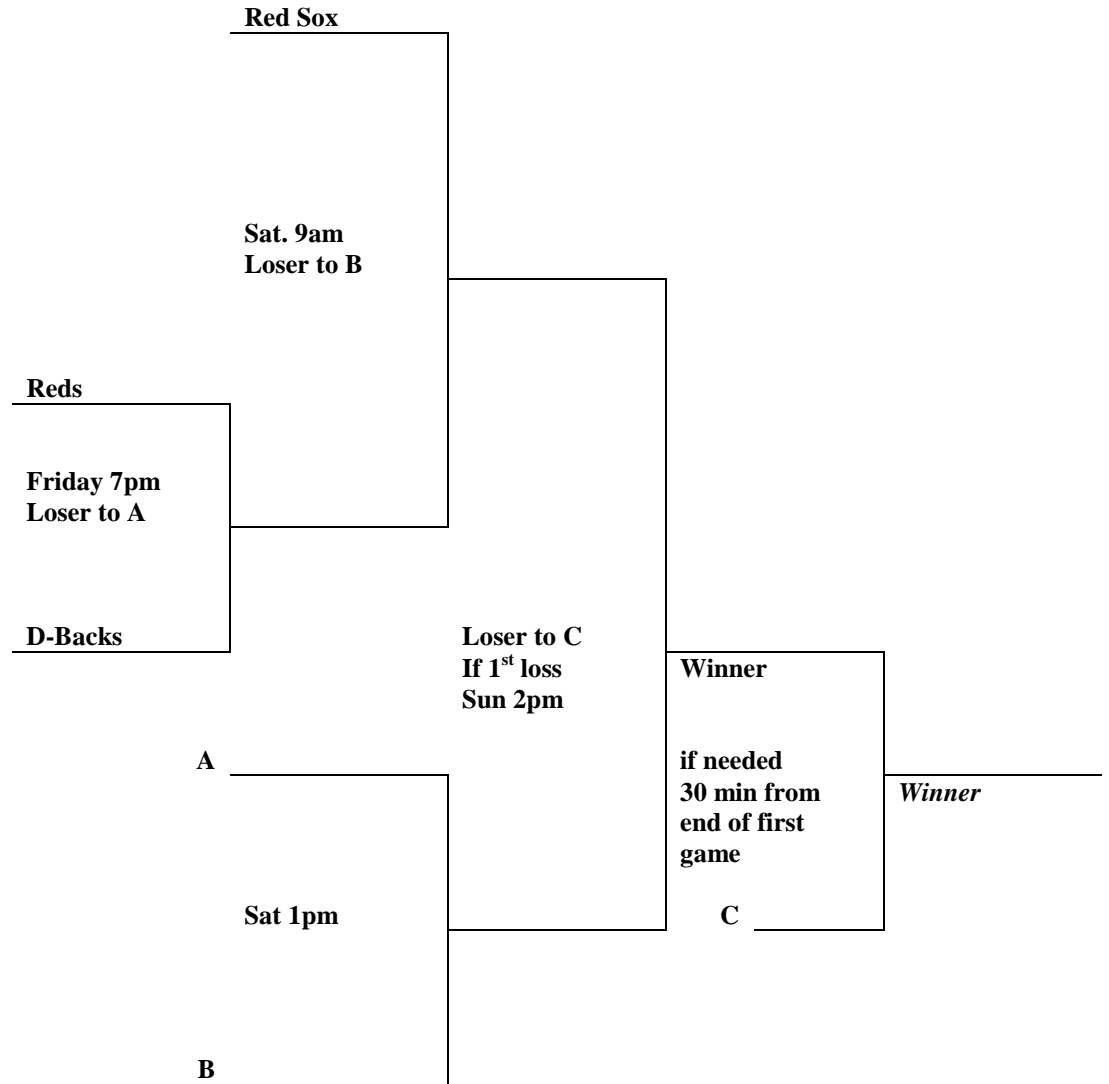

**Higher seed is
Home team**

**Winners
Bracket**

**Losers
Bracket**

A

Sat 1pm

B

Winner

**if needed
30 min from
end of first
game**

C

Winner